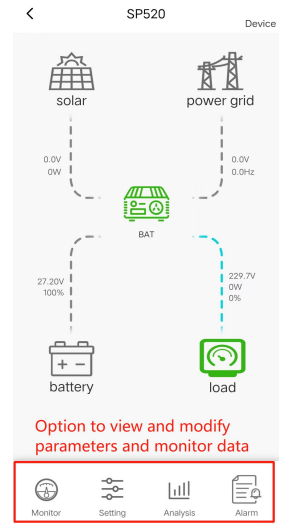

SP520 WIFI distribution network operation guide

1.SP520 WiFi operation guide steps

step 5

step 6

step 7

step 8